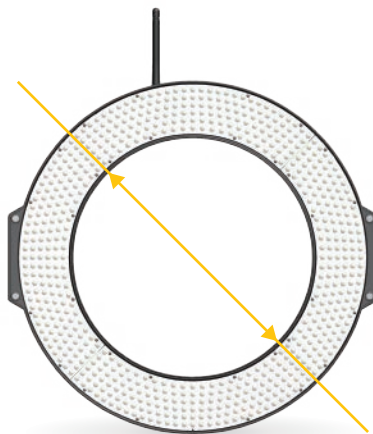

NEW

R720 Lumeric

The Ring To Rule Them All

One Size Fits All

The benefit of the R720's large form factor is two fold. Not only will the R720 work with the largest cinema lenses, but also it will create large, beautiful catchlights in the eye of your subject.

Center Opening
290 mm

The Perfect Beauty Ring Light

Because of its ring light properties and its diameter the light emitted by the R720 Lumeric wraps nicely around the subject and is the perfect beauty light. The unique catchlight highlight to the subjects eyes adding a special sparkle.

Be Creative Anywhere

Battery Powered

The R720 is the perfect companion on the road. The unit can be powered by two, small, NP-F Li-ion batteries. You can even power the unit with one battery, and the R720 will precisely adjust the number of illuminated LEDs to 360.

Precise Control

LCD Display

An illuminated LCD displays both intensity and CCT. Dial in your perfect settings everytime.

Make it Fit Your Needs

With optional accessories and extended functionalities you can make your R720 the best tool for your needs. The WiFi module will not only add the possibility to control your R720 by an APP or dedicated remote but also adds the independent Quadrant Control to create unique lighting effects controlling the four quadrants individually regarding brightness and even color temperature in the Bi-Color model.